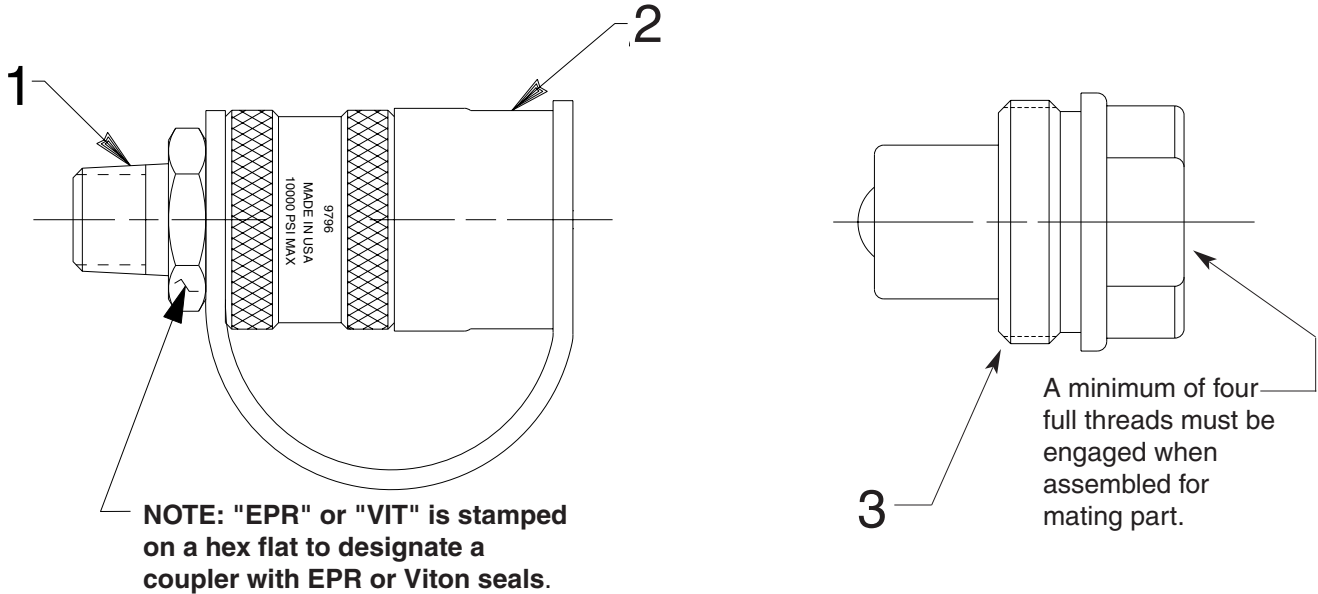

Parts List for:

	9798
9795	25599
9796	25600
9796-E	C38
9796-V	Y-25

QUICK COUPLER ASSEMBLY
RAM AND HOSE HALVES - 3/8 NPTF

Item No.	Part No.	No. Req'd	Description
1	9796	1	Ram Half Coupler w/ Plastic Dust Cap (Item 2)
	9796-E	1	Ram Half Coupler w/ EPR Seals (Includes #9797 metal dust cap)
	9796-V	1	Ram Half Coupler w/ Viton Seals (Includes #9797 metal dust cap)
2	9800	1	Plastic Dust Cap
3	9798	1	Hose Half Coupler

PARTS INCLUDED BUT NOT SHOWN

209100	1	O-ring (1" x 3/4 x 1/8; Disogrin; Standard)
251880	1	O-ring (1" x 3/4 x 1/8; Buna-n; Option on std. for humid conditions)

OPTIONS

9797	1	Metal Dust Cap (Ram Half)
9799	1	Metal Dust Cap (Hose Half)

NOTE: #9795 is a complete coupler assembly consisting of items #1 & #3, a disogrin o-ring and (2) of item #2.