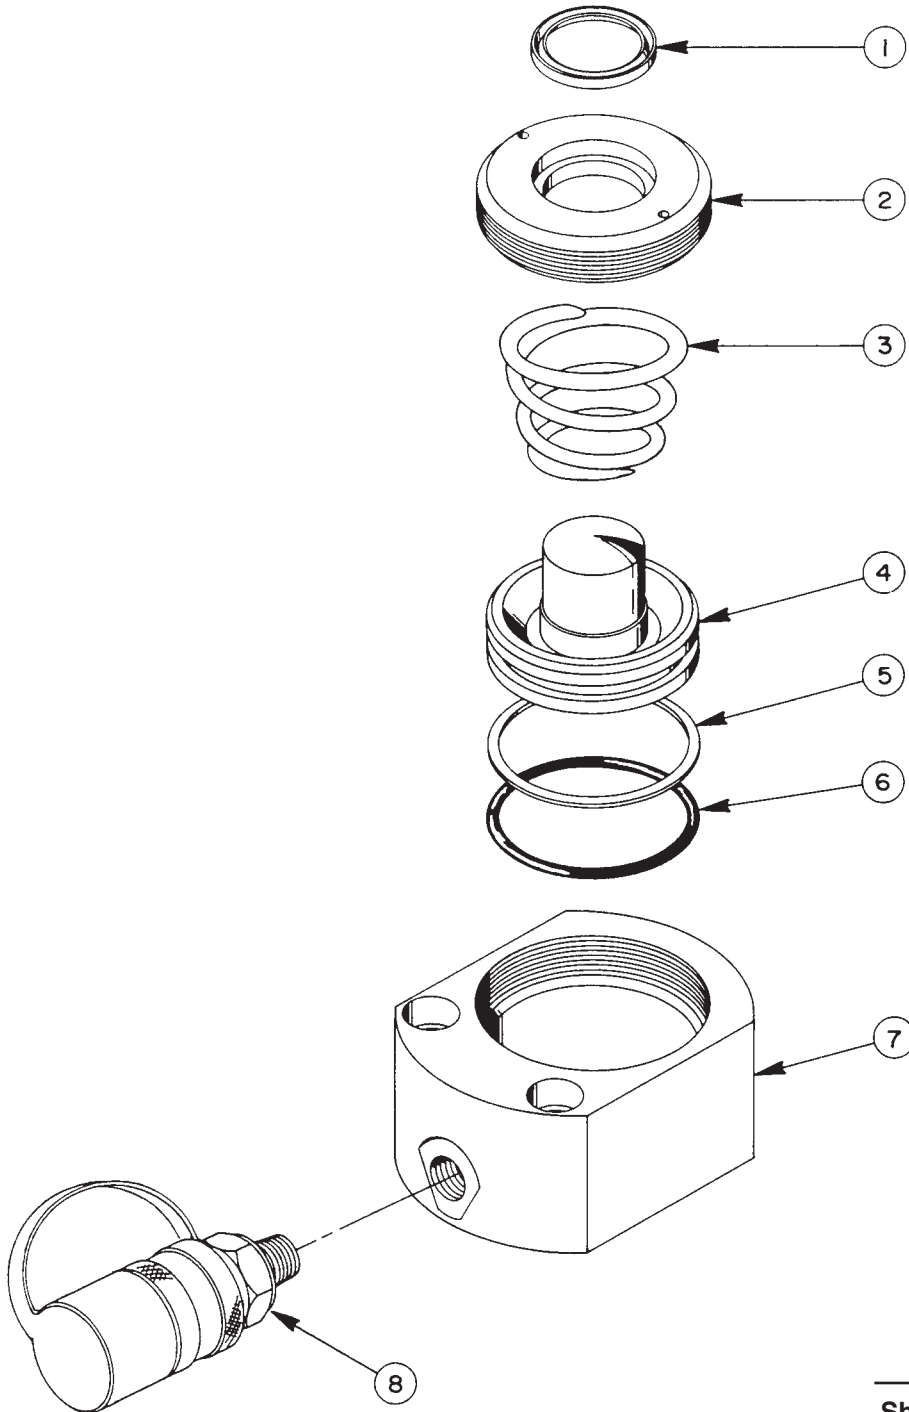

**SINGLE-ACTING, SPRING RETURN
HYDRAULIC CYLINDER**
Max. Capacity: 79.5 Tons at 10,000 PSI

Item No.	Part No.	No. Req'd	Description
1	*212179	1	Rod Wiper
2	52633	1	Retainer (Torque to 500/525 in. lbs.)
3	306400	1	Compression Spring
4	52632	1	Piston
5	*19171	1	Backup Washer (4-1/2 X 4-1/4 X .048, -244)
6	*10858	1	O-ring (4-1/2 X 4-1/4 X 1/8, -244)
7	52634	1	Cylinder Body
8	9796	1	Ram Half Coupler w/Dust Cap

PARTS INCLUDED BUT NOT SHOWN

16473	1	Patent Decal
*203908	1	Warning Decal
212032	1	Trade Name Decal

Part numbers marked with an asterisk (*) are contained in Repair Kit No. 300459.

Refer to any operating instructions included with this product for detailed information about operation, testing, disassembly, reassembly, and preventive maintenance.

Note: Removed 205275 Warning Decal.