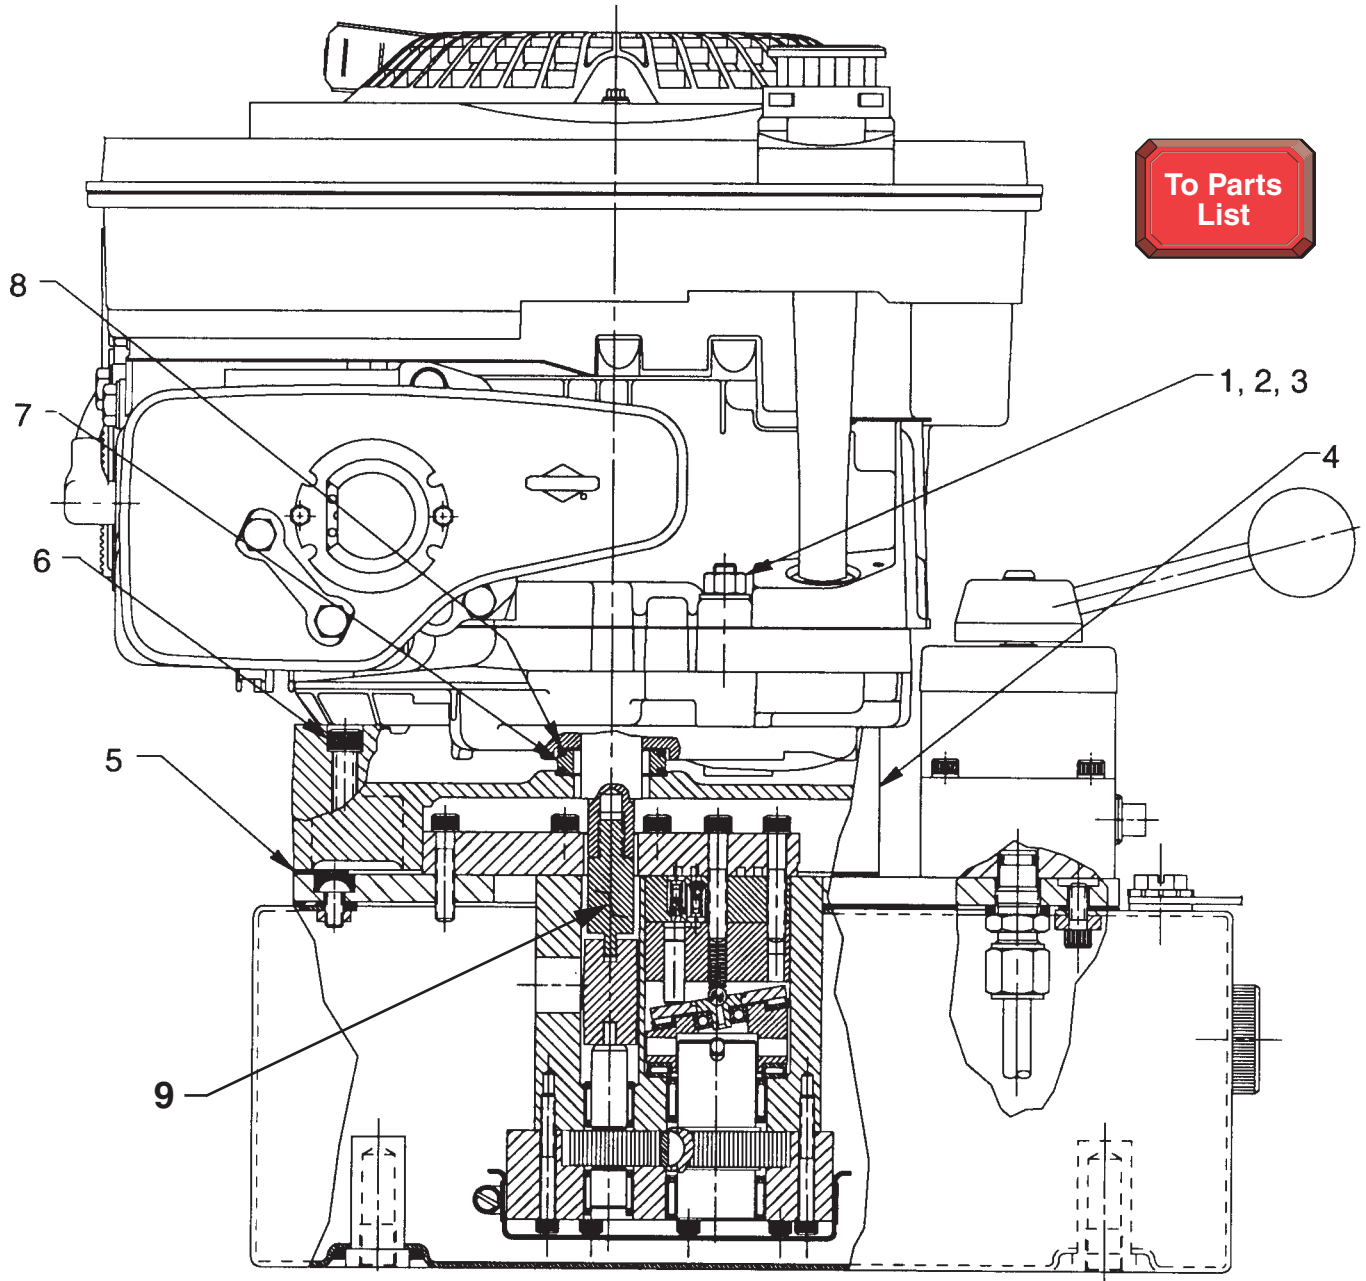

**4 H.P. HONDA GAS ENGINE
MOTOR ADAPTER KIT
(For P554-AMKUS)**

Parts List, Form No. 101341, Back sheet 1 of 1

Item No.	Part No.	No. Req'd	Description
1	10035	1	Stud
	214480	2	Stud (Located on opposite side of engine.)
2	10246	3	Washer (For 5/16 bolt)
3	13116	3	Locknut (5/16-18 UNC)
4	58354BK2	1	Mount Plate
5	40987	1	Gasket (Note: Apply gasket sealer on both sides of gasket at assembly.)
6	18328	2	Soc. Hd. Cap Screw (5/16-18 X 2" Lg.)
7	250628	1	Sleeve
8	10281	2	O-ring (1-1/2 X 1-1/4 X 1/8)
9	250232	1	Shaft

Note: Shaded areas reflect last revision(s) made to this form.