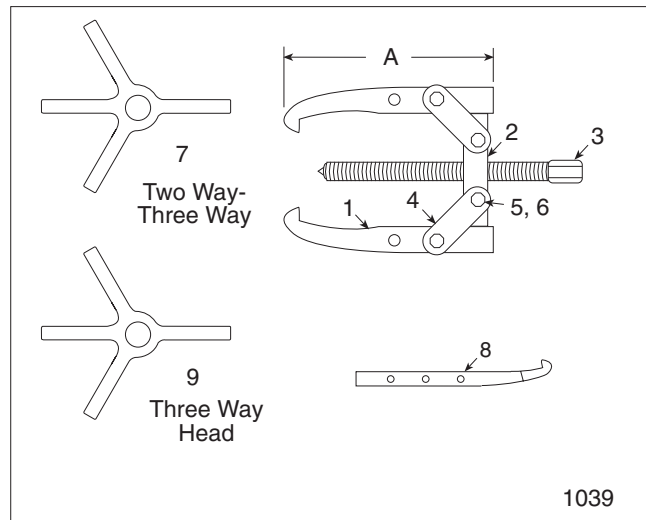

Parts List for:

1039
1040
1041
1042
1060

2-WAY / 3-WAY PULLER

Item No.	Service Part No.	Description
1	43906 (1039, 1041)	Single End Arm, Each (A=13")
2	33295 (1039, 1040)	Forged Head
3	33399	Forcing Screw
4	22028	Strap
5	10388	Hex Jam Nut
6	22029	Cap Screw
7	41195 (1041, 1042)	2-Way/3-Way Head
8	30902 (1040, 1042, 1060)	Long Arm, Each (A=17-1/8")
9	41563	2-Way/3-Way Head for 1060