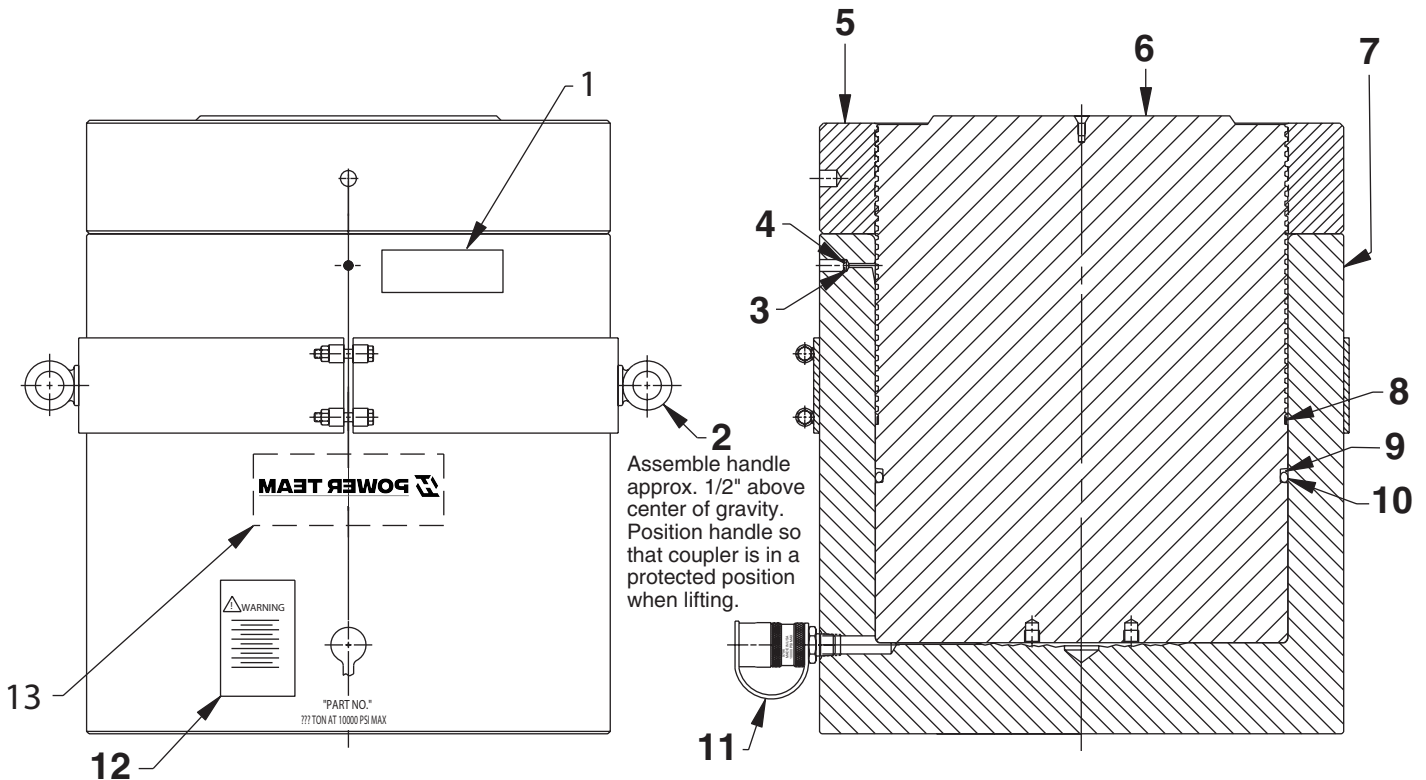

## SINGLE-ACTING, GRAVITY RETURN HYDRAULIC CYLINDER

Max. Capacity: (See chart below)

CAPACITY PER PART NO.	TONS AT 10,000 PSI MAX.
660	663.7
770	769.7
910	913.3
1100	1135

### Product Part No. Definition

**R660 Series**

Item No.	Part No.	No. Req'd	Description
1	250973	1	Decal
2	66285	1	Handle Assembly
3	214596	1	Filter Disc
4	12201	1	Retaining Ring
5	66292-660	1	Locking Ring
6	66290-660-Stroke	1	Cylinder Body
7	66291-660-Stroke	1	Piston Rod
8	250972	60"	Reflective Tape (Cut to .220/.280 wide)
9	253656	1	Backup Washer (13.00 x 12.50)
10	253655	1	O-ring (13.00 x 12.50 Nitrile)
11	9796	1	Ram Half Coupler
12	37782	1	Warning Decal
13	309221CE	1	Trade Name Decal

**R770 Series**

Item No.	Part No.	No. Req'd	Description
1	250973	1	Decal
2	66286	1	Handle Assembly
3	214596	1	Filter Disc
4	12201	1	Retaining Ring
5	66292-770	1	Locking Ring
6	66290-770-Stroke	1	Cylinder Body
7	66291-770-Stroke	1	Piston Rod
8	250972	65"	Reflective Tape (Cut to .220/.280 wide)
9	253658	1	Backup Washer (14.00 x 13.50)
10	253657	1	O-ring (14.00 x 13.50 Nitrile)
11	9796	1	Ram Half Coupler
12	37782	1	Warning Decal
13	309221CE	1	Trade Name Decal

**R910 Series**

Item No.	Part No.	No. Req'd	Description
1	250973	1	Decal
2	66287	1	Handle Assembly
3	214596	1	Filter Disc
4	12201	1	Retaining Ring
5	66292-910	1	Locking Ring
6	66290-910-Stroke	1	Cylinder Body
7	66291-910-Stroke	1	Piston Rod
8	250972	72"	Reflective Tape (Cut to .220/.280 wide)
9	253660	1	Backup Washer (15.00 x 14.50)
10	253659	1	O-ring (15.00 x 14.50 Nitrile)
11	9796	1	Ram Half Coupler
12	37782	1	Warning Decal
13	309221CE	1	Trade Name Decal