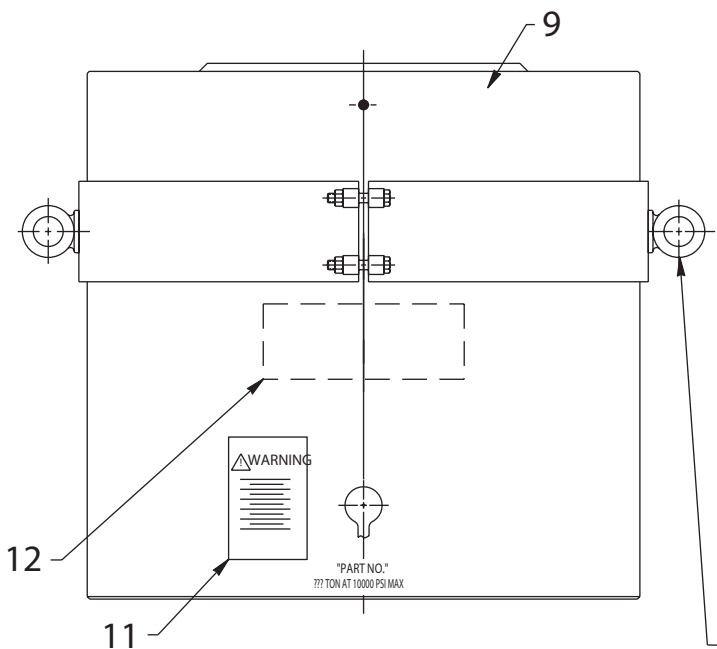

Parts List for:

R660 Series
R770 Series
R910 Series
R1100 Series

(See Product Part No. definition below)

**SINGLE-ACTING, GRAVITY RETURN, WITHOUT LOCKING COLLAR
HYDRAULIC CYLINDER**
Max. Capacity: (See chart below)

CAPACITY PER PART NO.	TONS AT 10,000 PSI MAX.
660	663.7
770	769.7
910	913.3
1100	1135

Product Part No. Definition

NOTE:
ASSEMBLE HANDLE APPROX. 1/2" ABOVE CENTER OF GRAVITY. POSITION HANDLE SO THAT COUPLER IS IN A PROTECTED POSITION DURING SHIPPING AND WHEN LIFTING.

R660 Series

Item No.	Part No.	No. Req'd	Description
1	66404-660-Stroke	1	Cylinder Body
2	66404-660-Stroke	1	Piston Rod
3	250972	60"	Reflective Tape (Cut to .220/.280 wide)
4	253656	1	Backup Washer
5	253655	1	O-ring
6	9796	1	Ram Half Coupler
7	214596	1	Filter Disc
8	12201	1	Retaining Ring
9	250973	1	Decal
10	66285	1	Handle Assembly
11	37782	1	Warning Decal
12	309221CE	1	Trade Name Decal

R770 Series

Item No.	Part No.	No. Req'd	Description
1	66404-770-Stroke	1	Cylinder Body
2	66404-770-Stroke	1	Piston Rod
3	250972	65"	Reflective Tape (Cut to .220/.280 wide)
4	253658	1	Backup Washer
5	253657	1	O-ring
6	9796	1	Ram Half Coupler
7	214596	1	Filter Disc
8	12201	1	Retaining Ring
9	250973	1	Decal
10	66286	1	Handle Assembly
11	37782	1	Warning Decal
12	309221CE	1	Trade Name Decal