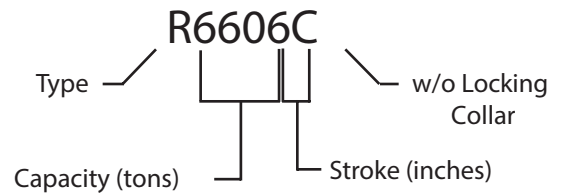

Parts List for:

R660 Series
R770 Series
R910 Series
R1100 Series

(See Product Part No. definition below)

**SINGLE-ACTING, GRAVITY RETURN, WITHOUT LOCKING COLLAR
HYDRAULIC CYLINDER**
Max. Capacity: (See chart below)

CAPACITY PER PART NO.	TONS AT 10,000 PSI MAX.
660	663.7
770	769.7
910	913.3
1100	1135

Product Part No. Definition

NOTE:
ASSEMBLE HANDLE APPROX. 1/2" ABOVE CENTER OF GRAVITY. POSITION HANDLE SO THAT COUPLER IS IN A PROTECTED POSITION DURING SHIPPING AND WHEN LIFTING.

R660 Series

Item No.	Part No.	No. Req'd	Description
1	66404-660-Stroke	1	Cylinder Body
2	66404-660-Stroke	1	Piston Rod
3	250972	60"	Reflective Tape (Cut to .220/.280 wide)
4	253656	1	Backup Washer
5	253655	1	O-ring
6	9796	1	Ram Half Coupler
7	214596	1	Filter Disc
8	12201	1	Retaining Ring
9	250973	1	Decal
10	66285	1	Handle Assembly
11	37782	1	Warning Decal
12	309221CE	1	Trade Name Decal