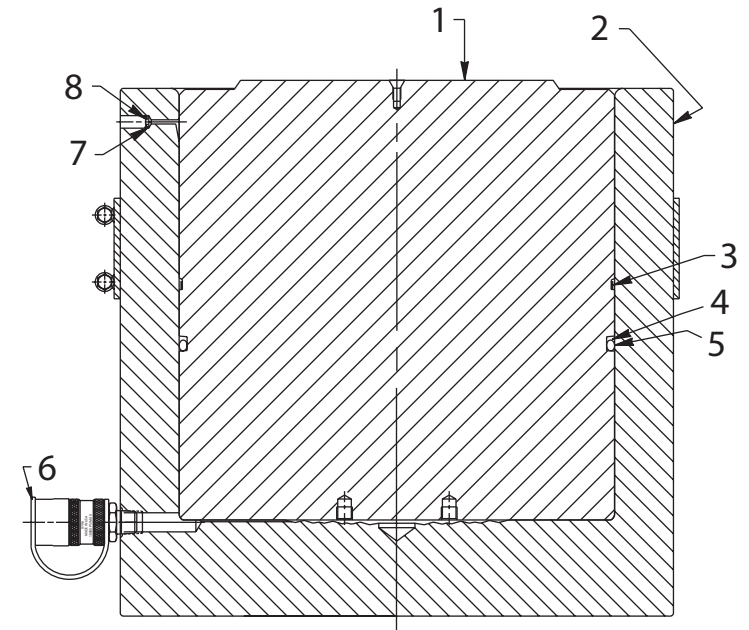

Parts List for:

R660 Series
R770 Series
R910 Series
R1100 Series

(See Product Part No. definition below)

**SINGLE-ACTING, GRAVITY RETURN, WITHOUT LOCKING COLLAR
HYDRAULIC CYLINDER**
Max. Capacity: (See chart below)

CAPACITY PER PART NO.	TONS AT 10,000 PSI MAX.
660	663.7
770	769.7
910	913.3
1100	1135

Product Part No. Definition

NOTE:
ASSEMBLE HANDLE APPROX. 1/2" ABOVE CENTER OF GRAVITY. POSITION HANDLE SO THAT COUPLER IS IN A PROTECTED POSITION DURING SHIPPING AND WHEN LIFTING.

R660 Series

Item No.	Part No.	No. Req'd	Description
1	66404-660-Stroke	1	Cylinder Body
2	66404-660-Stroke	1	Piston Rod
3	250972	60"	Reflective Tape (Cut to .220/.280 wide)
4	253656	1	Backup Washer
5	253655	1	O-ring
6	9796	1	Ram Half Coupler
7	214596	1	Filter Disc
8	12201	1	Retaining Ring
9	250973	1	Decal
10	66285	1	Handle Assembly
11	37782	1	Warning Decal
12	309221CE	1	Trade Name Decal

R770 Series

Item No.	Part No.	No. Req'd	Description
1	66404-770-Stroke	1	Cylinder Body
2	66404-770-Stroke	1	Piston Rod
3	250972	65"	Reflective Tape (Cut to .220/.280 wide)
4	253658	1	Backup Washer
5	253657	1	O-ring
6	9796	1	Ram Half Coupler
7	214596	1	Filter Disc
8	12201	1	Retaining Ring
9	250973	1	Decal
10	66286	1	Handle Assembly
11	37782	1	Warning Decal
12	309221CE	1	Trade Name Decal